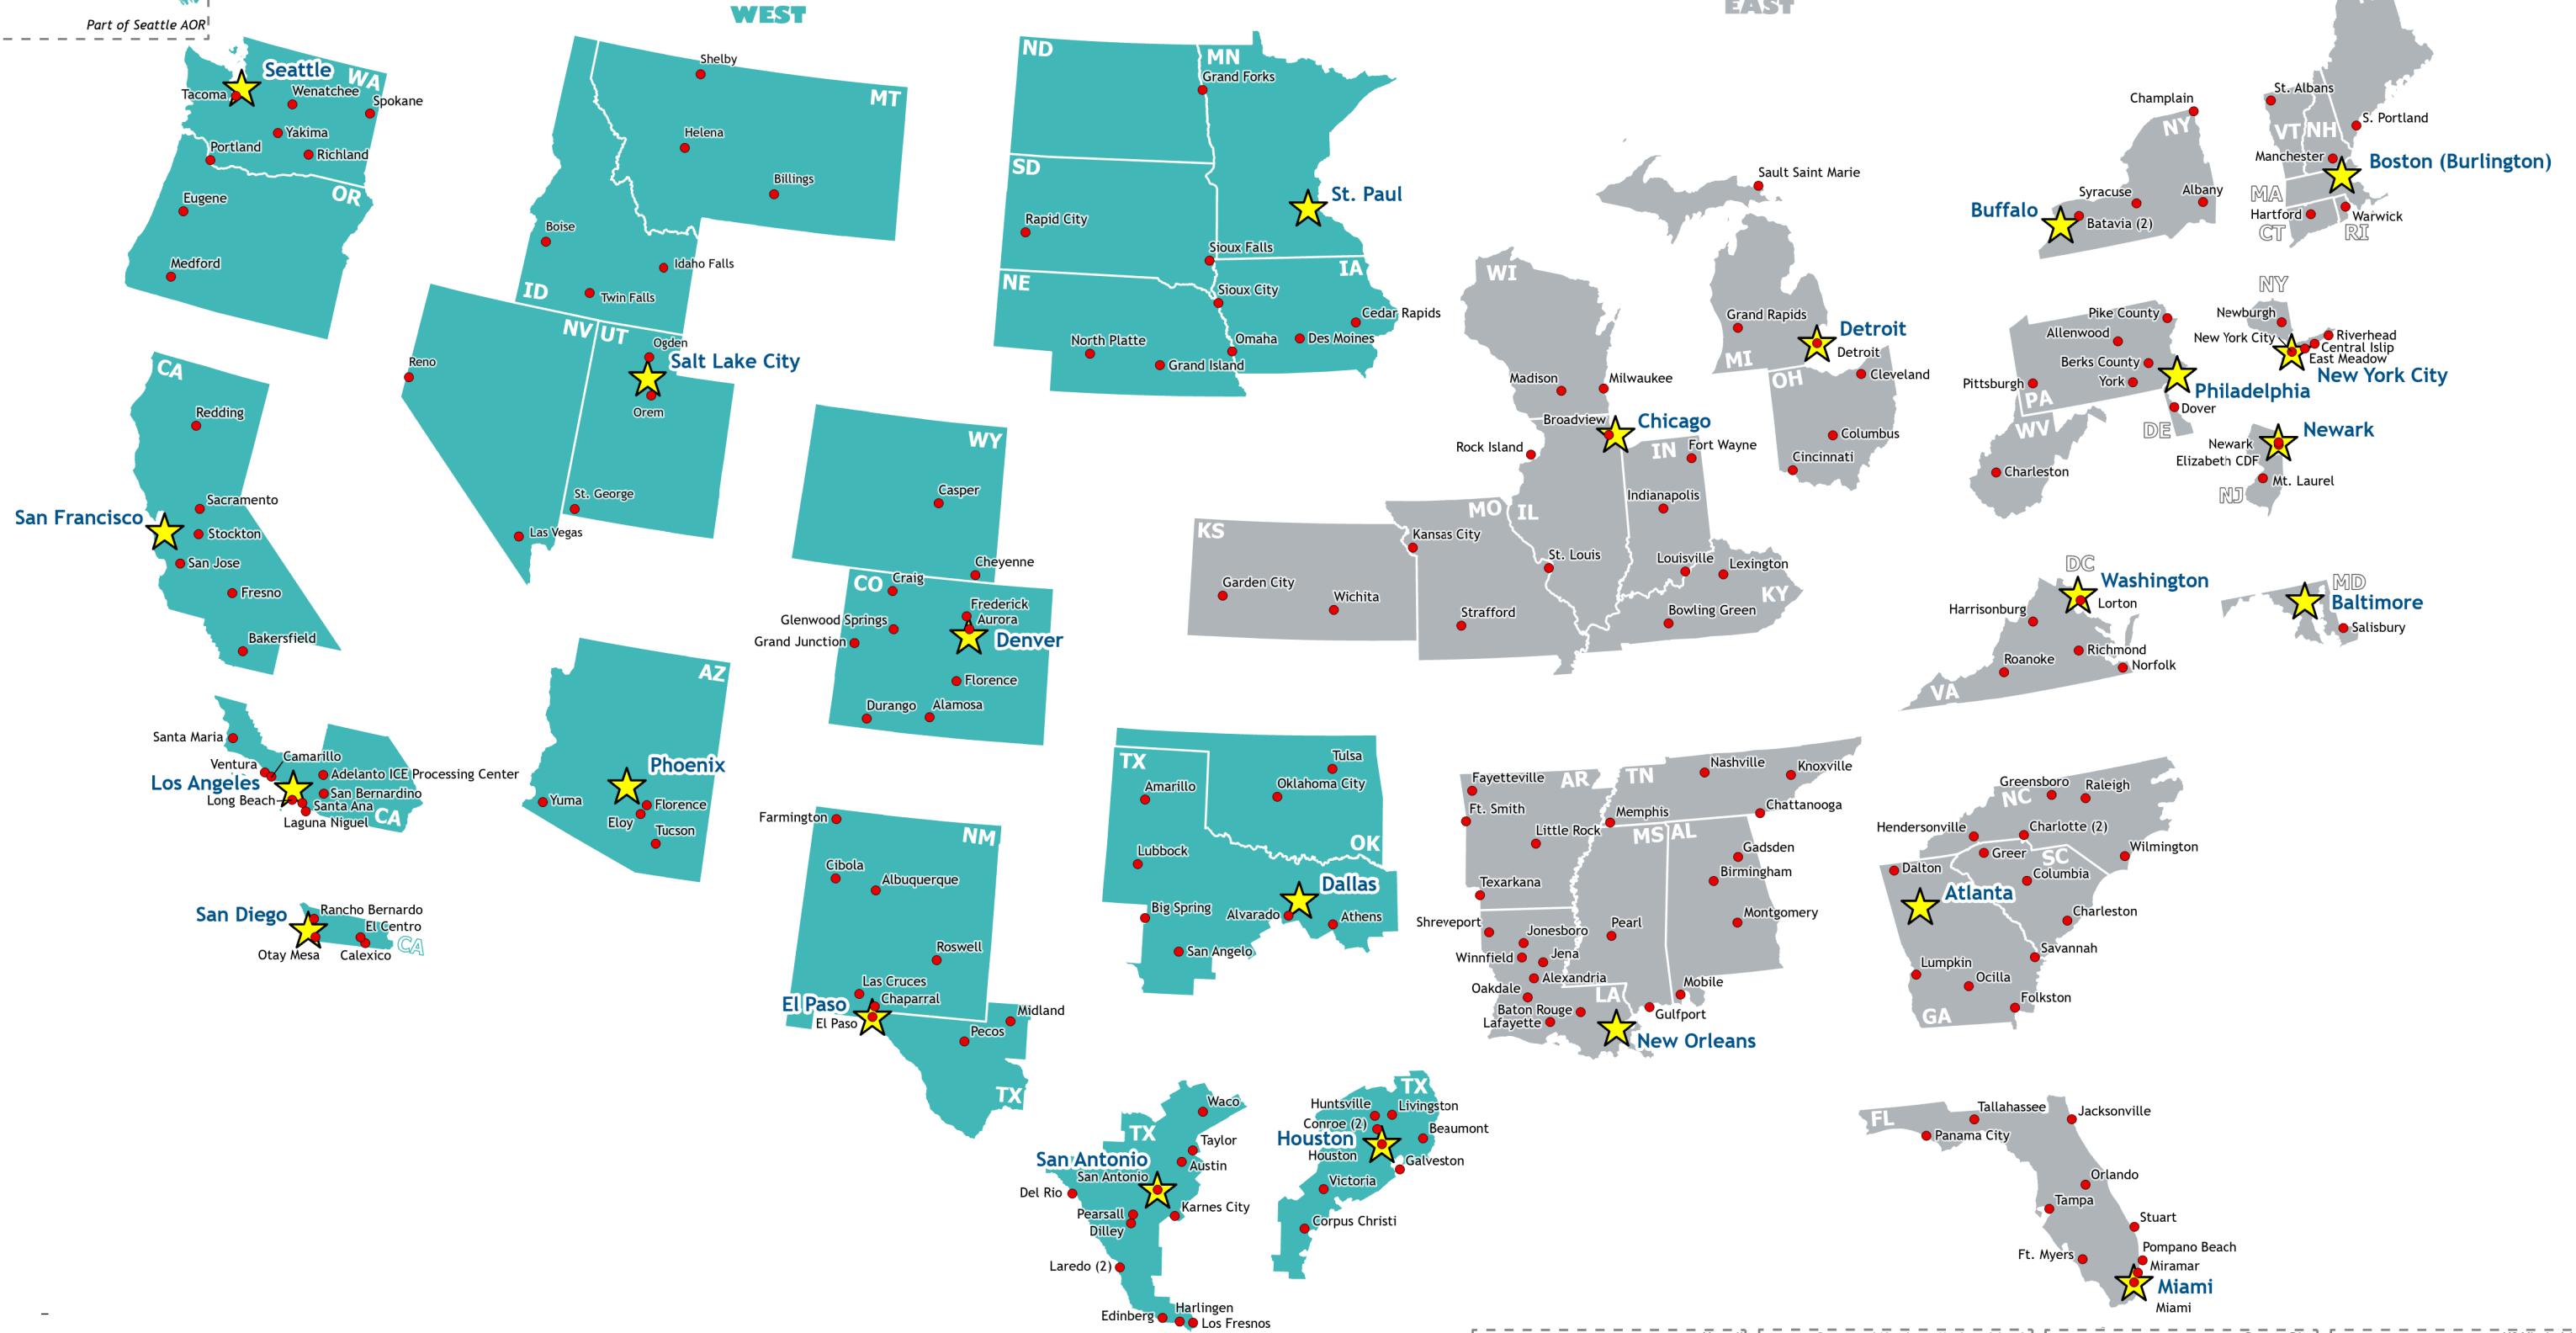

# U.S. Immigration and Customs Enforcement

## 2021 ERO Field Offices

★ Area of Responsibility (AOR) - 24  
 ● Sub-Field Office / Other ERO Presence - 200  
 Last updated: 12/03/2020 | ERO Field Offices